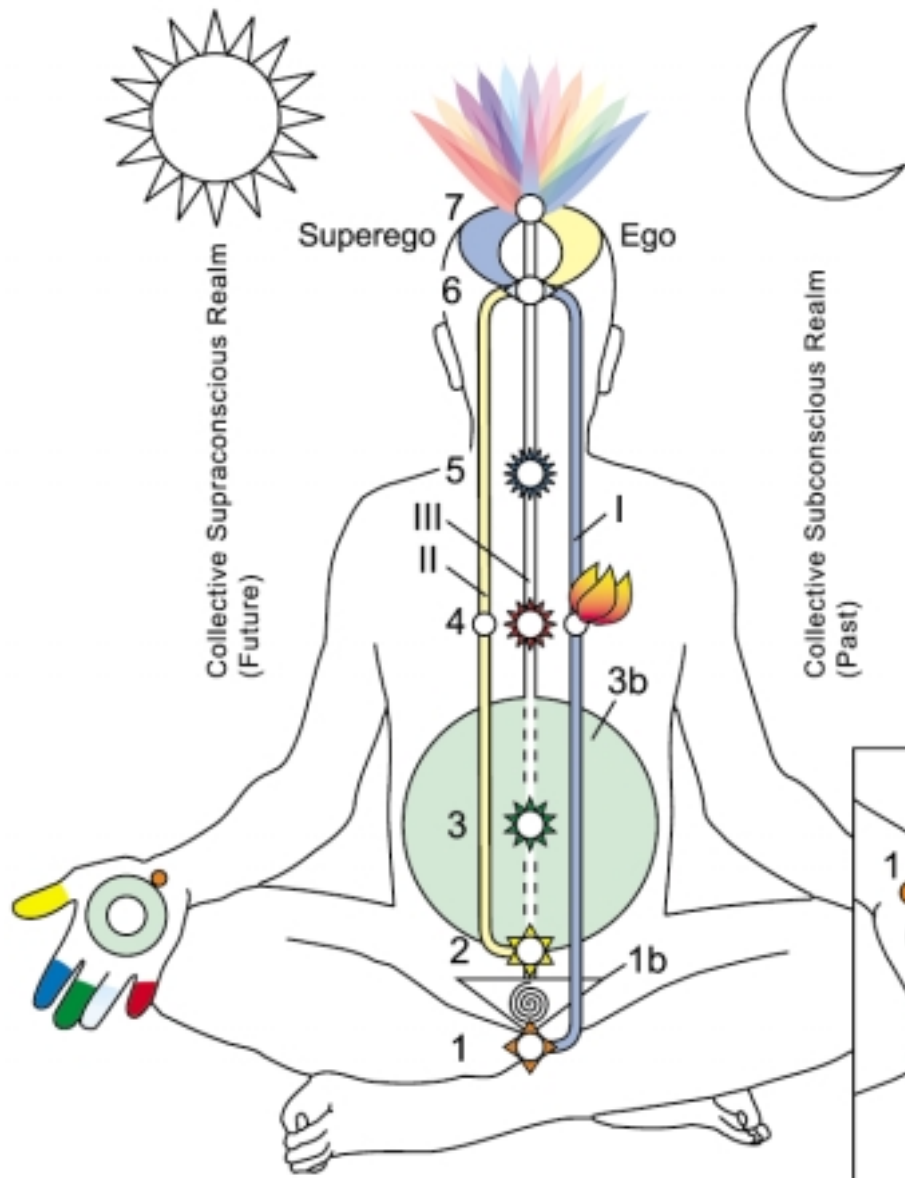

SUBTLE SYSTEM CHART

NADIS

- I - Ida: Superego, Past
- II - Pingala: Ego, Future
- III - Sushumna: Evolution, Present

CHAKRAS

- 7 - Sahasrara
- 6 - Agnya
- 5b - Hamsa
- 5 - Vishuddhi
- 4 - Anahata
- 3b - Void
- 3 - Nabhi
- 2 - Swadisthan
- 1b - Kundalini
- 1 - Mooladhara

RIGHT SIDE
Fathers's side
Mental & Physical

LEFT SIDE
Mother's side
Emotional